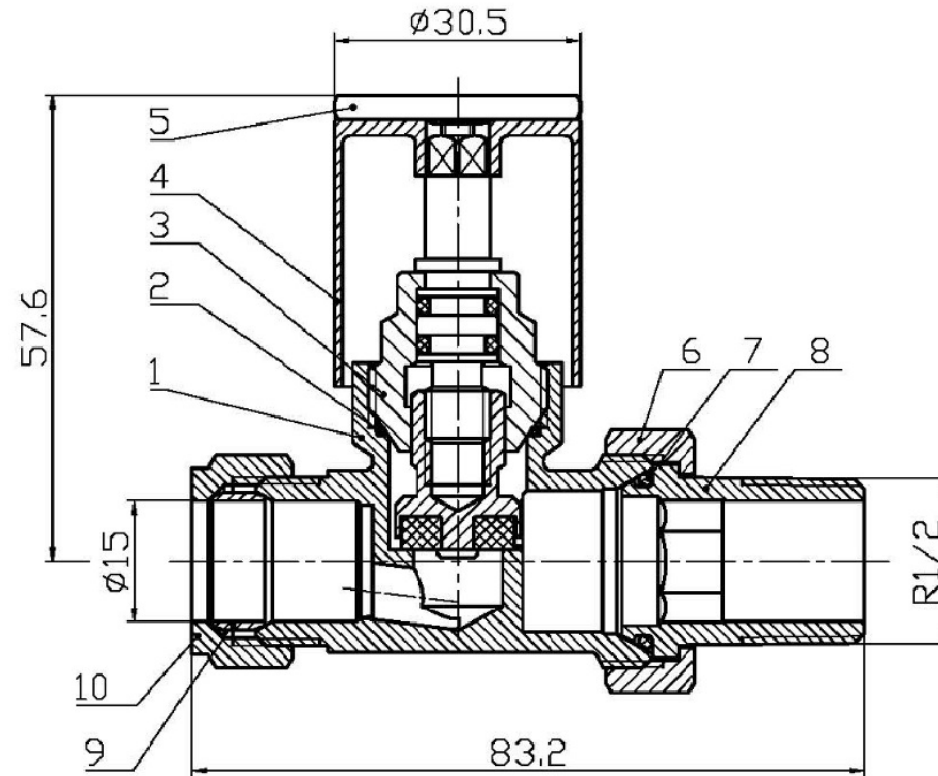

Hugo2 Series

Straight Valve

tissino

Designed to Inspire
Made to Experience

tissino

T 0345 582 8000
E info@tissino.co.uk
W tissino.co.uk

2 Lyncastle Road
Appleton Thorn
Warrington WA4 4SN

We reserve the right to
change this information
without prior notice