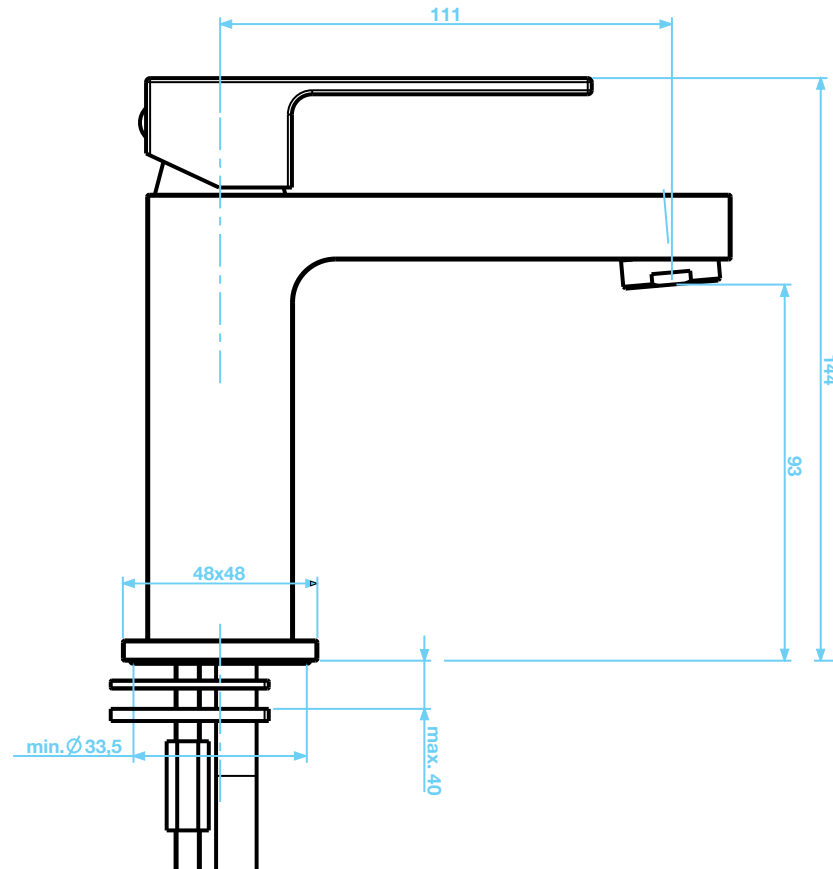

Elvo Series

Basin mono tap

tissino

Designed to Inspire
Made to Experience

tissino

T 0345 582 8000
E info@tissino.co.uk
W tissino.co.uk

Lyncastle Road
Appleton Thorn
Warrington WA4 4SN