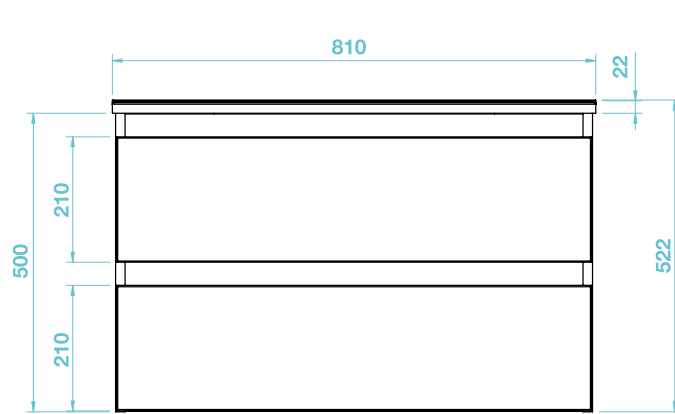

Catina Series

80cm Wall Mounted Basin Unit

TISSINO

Designed to Inspire
Made to Experience

TISSINO

T 0345 582 8000
E info@tissino.co.uk
W tissino.co.uk

2 Lyncastle Road
Appleton Thorn
Warrington WA4 4SN

We reserve the right to
change this information
without prior notice