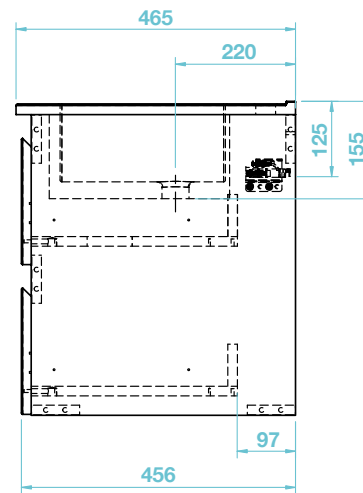

Catina Series

80cm Wall Mounted Basin Unit

TISSINO

Designed to Inspire
Made to Experience

TISSINO

T 0345 582 8000
E info@tissino.co.uk
W tissino.co.uk

2 Lyncastle Road
Appleton Thorn
Warrington WA4 4SN

We reserve the right to
change this information
without prior notice