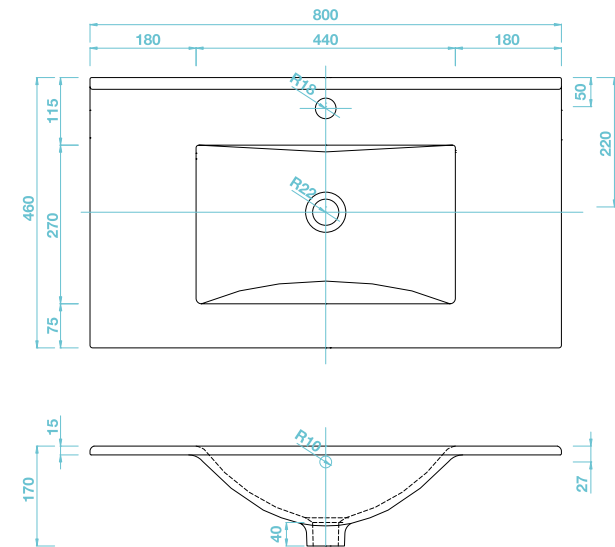

Catina Series

80cm Wall Mounted Basin Unit

TISSINO

Designed to Inspire
Made to Experience

TISSINO

T 0345 582 8000
E info@tissino.co.uk
W tissino.co.uk

2 Lyncastle Road
Appleton Thorn
Warrington WA4 4SN

We reserve the right to
change this information
without prior notice